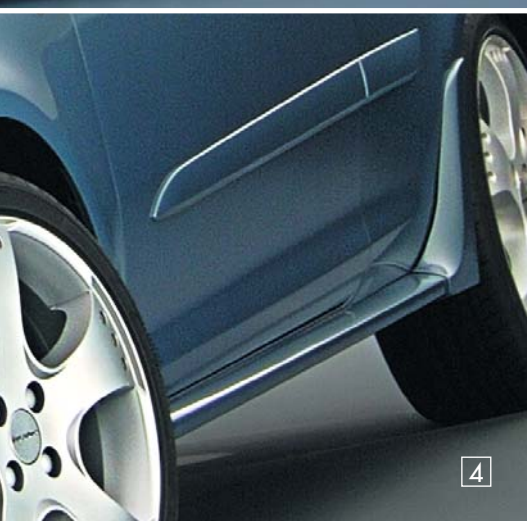

irmscher

Corsa D
Styled by Irmscher

New Corsa

3 Door models

Styled by Irmischer

1 Cross hatch grille. i 10 01 052.
With trim in brushed high-grade steel
and Irmischer Logo.

2 Front lower spoiler. i 10 01 001.

3 Sport Star design. Light alloy wheels.

4 Side sills – pair. i 10 01 310.

5 Interior door sill covers.
i 10 17 010. 3 Door models.

6 Rear hood spoiler. i 10 01 401.
3 Door models.

**7 Door handle cover –
stainless steel (set)**
3 Door models i 39 01 325,
5 Door models i 38 01 325.